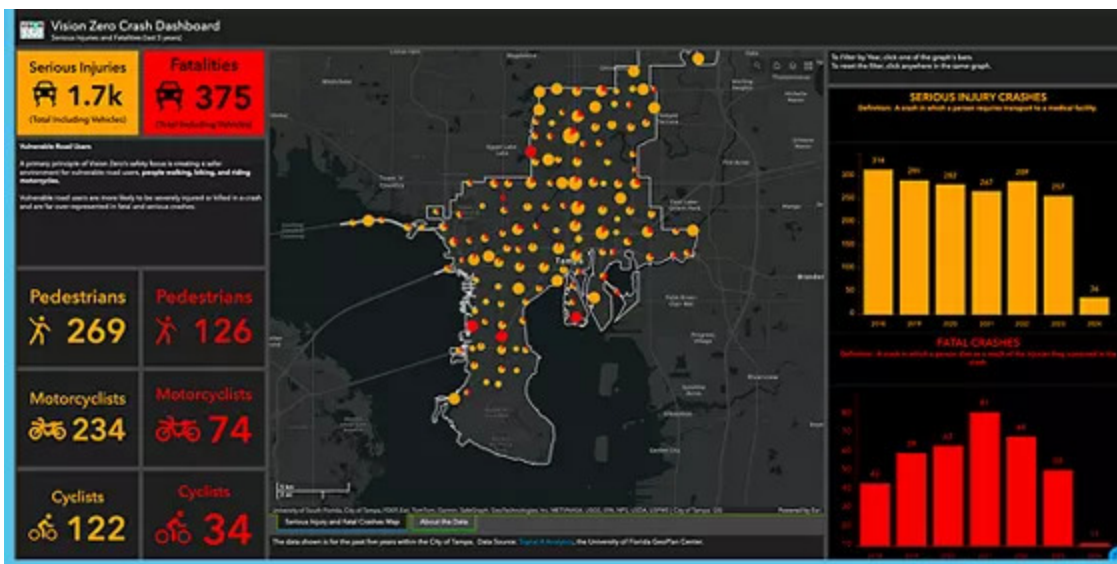

# State and Local Government e-Brief

## Tampa Mapped its Most Dangerous Roads to Reduce Deadly Incidents

Read how city planners prioritized road improvements to focus on safety equity for the most vulnerable people, including pedestrians and cyclists.