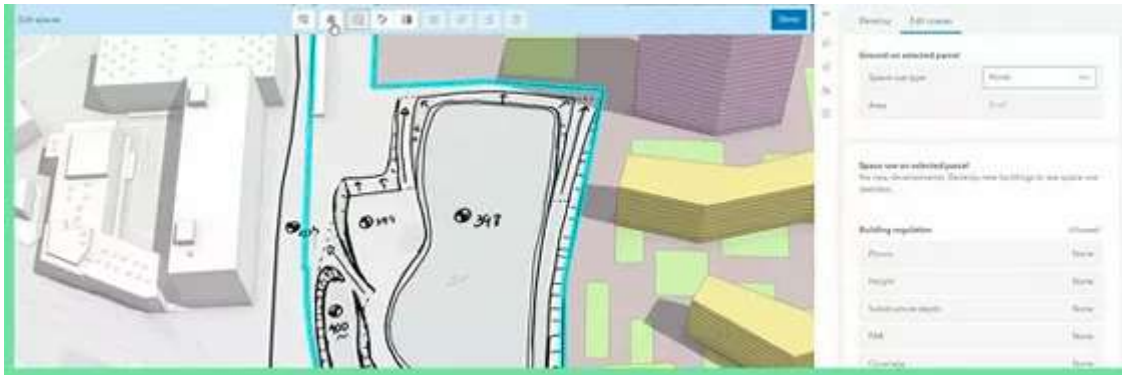

Tennessee State Parks Reached Real-Time Operational Awareness

Rangers manage all state park amenities, activities, cultural resources, flora, and wildlife using the One Smart Park map-based application.

[Learn More →](#)

Blog

Park Perspective Blog Series

Learn from Esri experts across various industries, such as health, equity, planning, and public works, how GIS is a mission-critical tool for understanding park operations across your entire community.