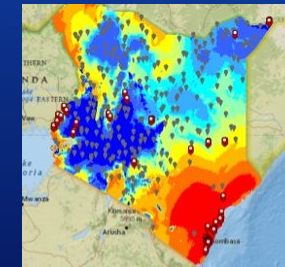

# Deep Learning Models in ArcGIS

220, soyth rhodeisland aveune, mason city, iowa, 50401, us	220, s rhode island ave, mason city, ia, 50401, us
2920, 1st srteet south west, mason city, iowa, 50401, us	2920, 1st st sw, mason city, ia, 50401, us
210, s rhode island ave, mason ctty, ia, 50401, us	210, s rhode island ave, mason city, ia, 50401, us