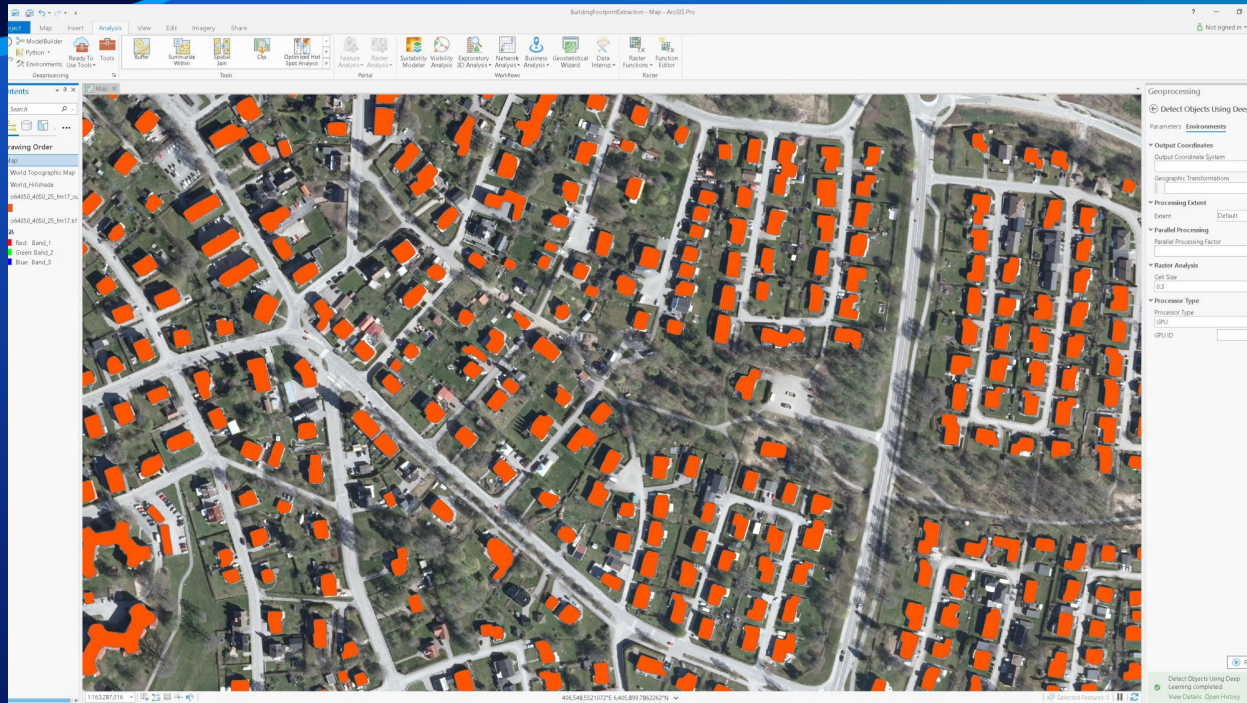

# Deep Learning Models in ArcGIS

220, soyth rhodeisland aveune, mason city, iowa, 50401, us	220, s rhode island ave, mason city, ia, 50401, us
2920, 1st srteet south west, mason city, iowa, 50401, us	2920, 1st st sw, mason city, ia, 50401, us
210, s rhode island ave, mason ctty, ia, 50401, us	210, s rhode island ave, mason city, ia, 50401, us

Ready to use models  
- Building Footprint  
Extraction