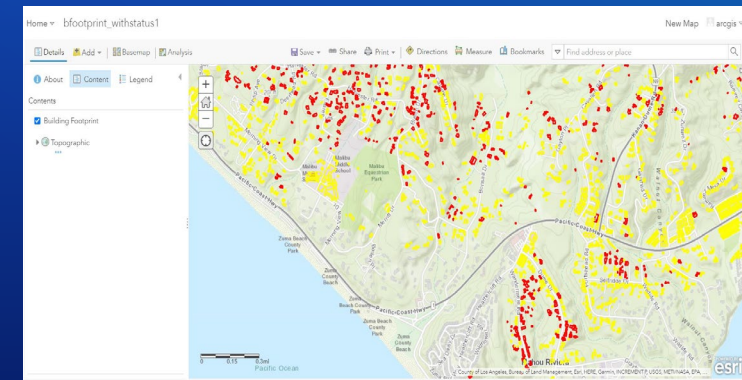

User Experiences