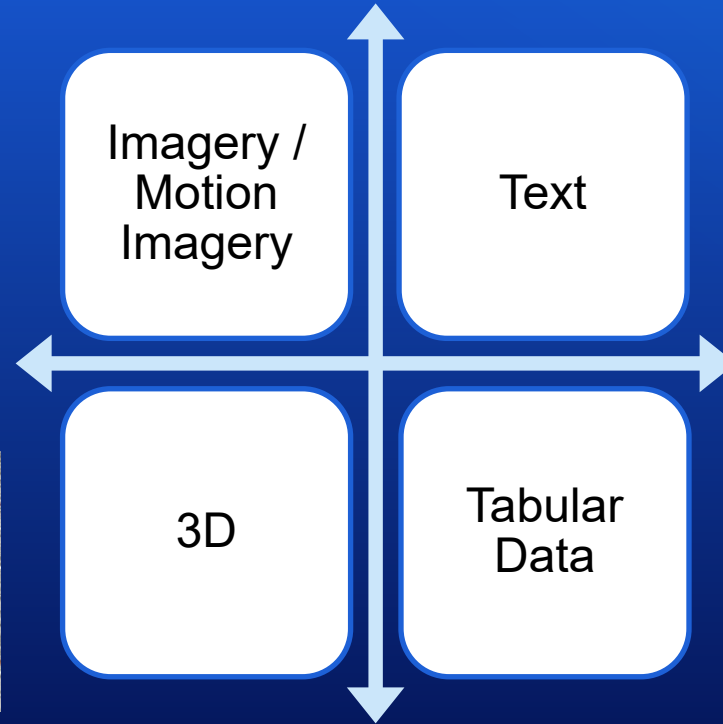

Deep Learning Models in ArcGIS