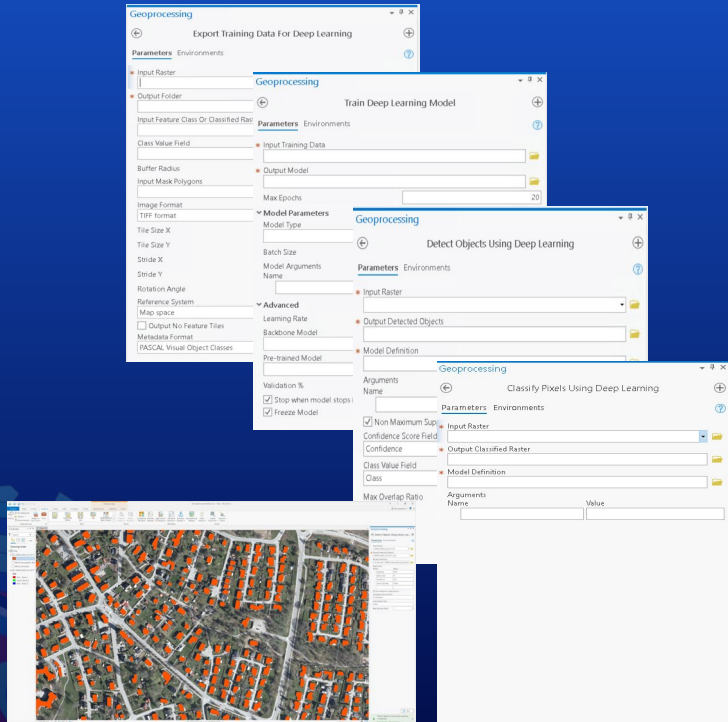

User Experiences