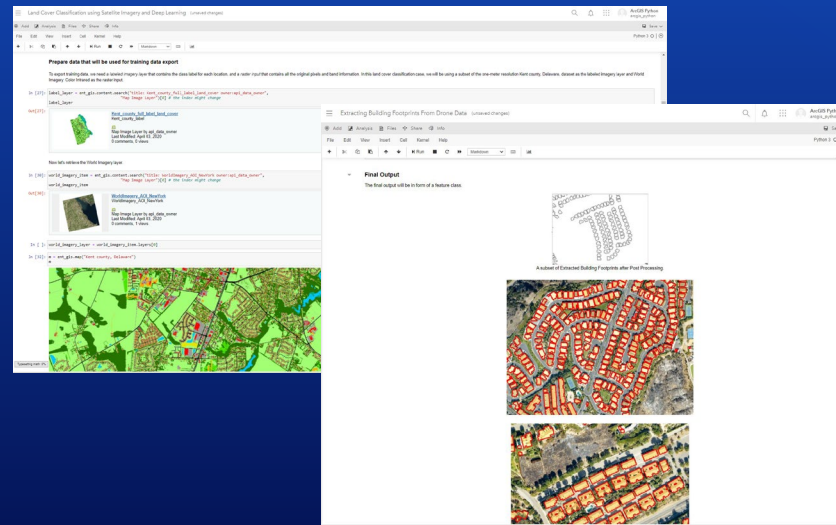

User Experiences