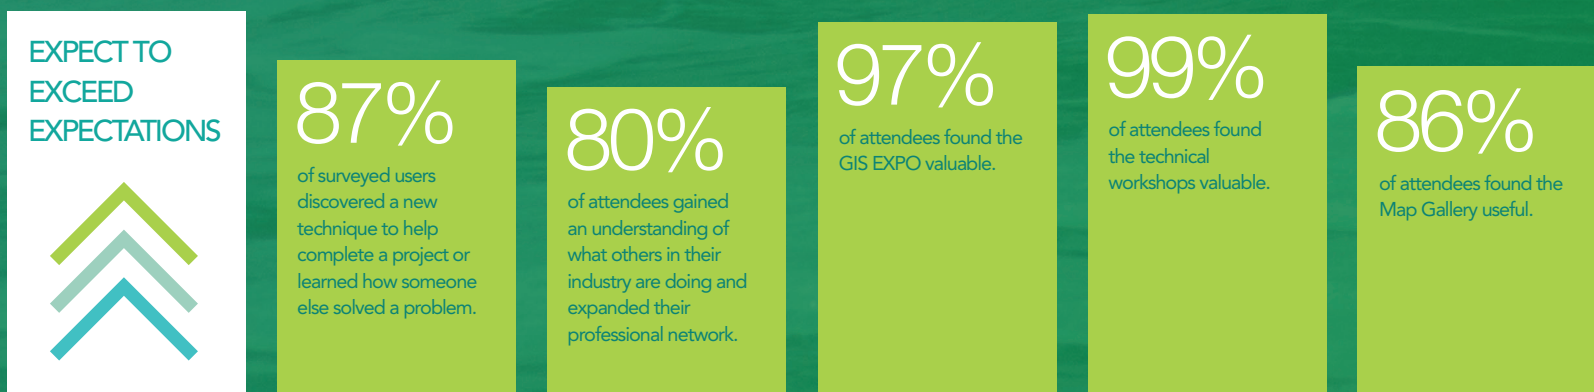

EXPECT TO NETWORK

Get your Esri UC insider secrets → esri.com/insights ←